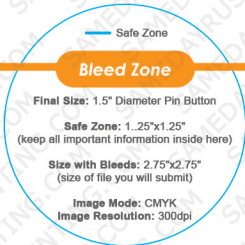

All critical elements (text, images, graphic elements, logo, etc.) must be kept inside the blue circle. Anything left outside may or may not be cut off during printing.

Make sure you extend the background images or colors all the way to the edge of the orange outline for proper bleed.